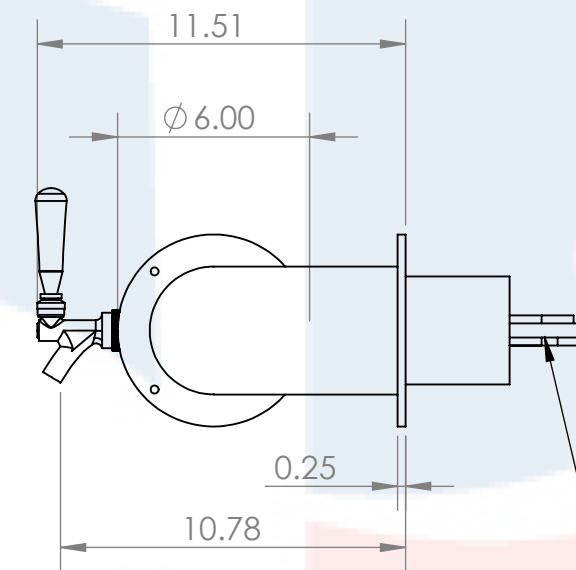

Isometric View
(For reference purpose only)

304SS tube connected to CBS NSF Flexible Total Barrier Tubing to 15lbs of Restriction

Name		Date		Title:	
Drawn by:	Canadian Beverage Supply Inc.	11/21/2022		6 Tap Lions Gate WM Tower	
Approved by:	VP Sales				
Material:	304 SS	Finish:	Brushed SS	Part Number:	Revision:
Unless otherwise mentioned, dimensions are inches				Part Number:	BB102640-06SS
				SCALE:	1:6
				SHEET 1 OF 1	