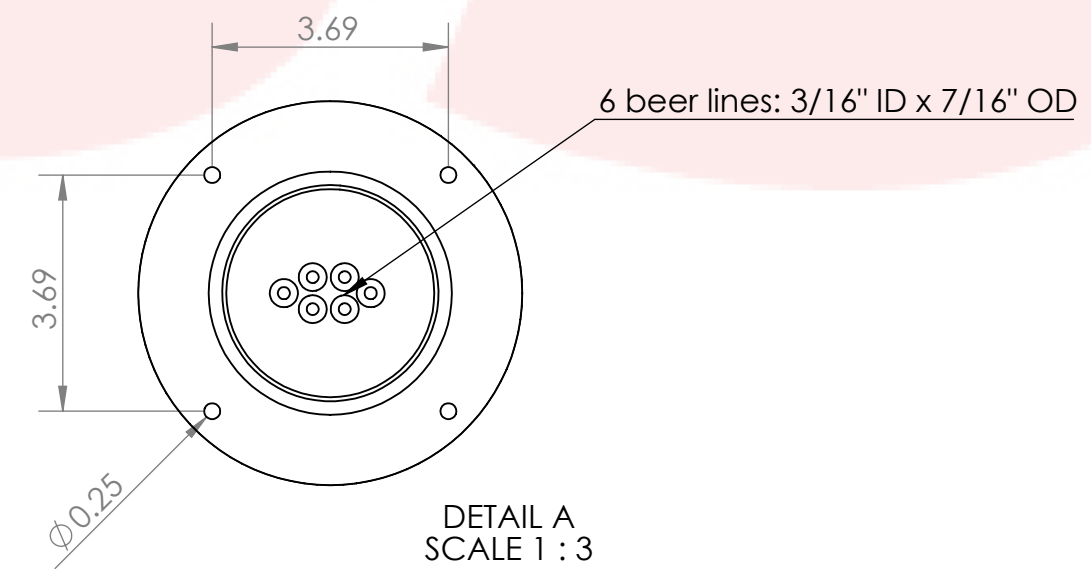

Isometric View
(For reference purpose only)

304SS tube connected to CBS NSF Flexible Total Barrier Tubing to 15lbs of Restriction

Name		Date		Title:	
Drawn by:	Canadian Beverage Supply Inc.	11/21/2022		6 Tap Lions Gate WM Tower	
Approved by:	VP Sales				
Material:	304 SS	Finish:	Brushed SS	Part Number:	Revision:
Unless otherwise mentioned, dimensions are inches				Part Number:	BB102640-06SS
				SCALE:	1:6
				SHEET 1 OF 1	