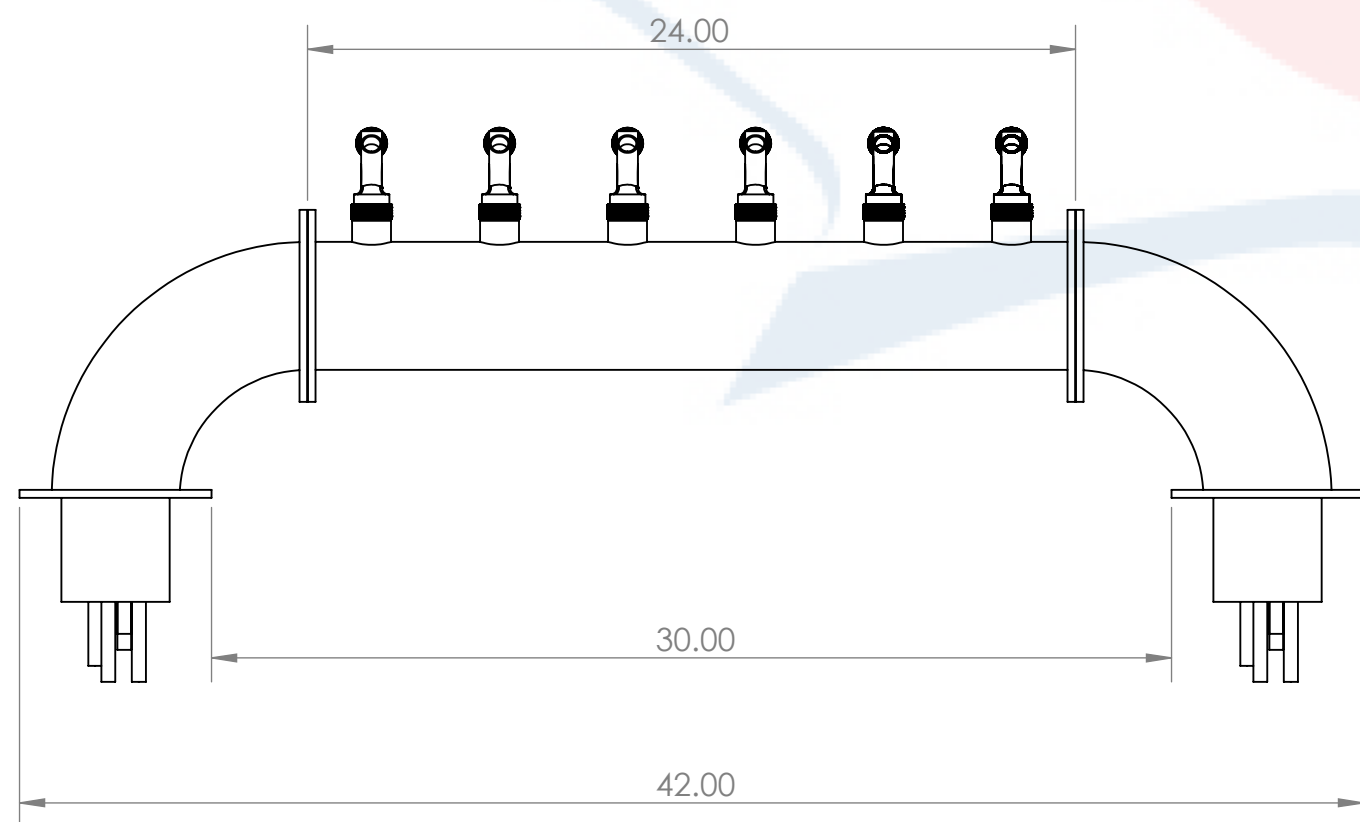

Isometric View
(For reference purpose only)

304SS tube connected to CBS NSF Flexible Total Barrier Tubing to 15lbs of Restriction

Name		Date		Title:	
Drawn by:	Canadian Beverage Supply Inc.	11/21/2022		6 Tap Lions Gate WM Tower	
Approved by:	VP Sales				
Material:	304 SS	Finish:	Brushed SS	Part Number:	Revision:
Unless otherwise mentioned, dimensions are inches				Part Number:	BB102640-06SS
				SCALE:	1:6
				SHEET 1 OF 1	