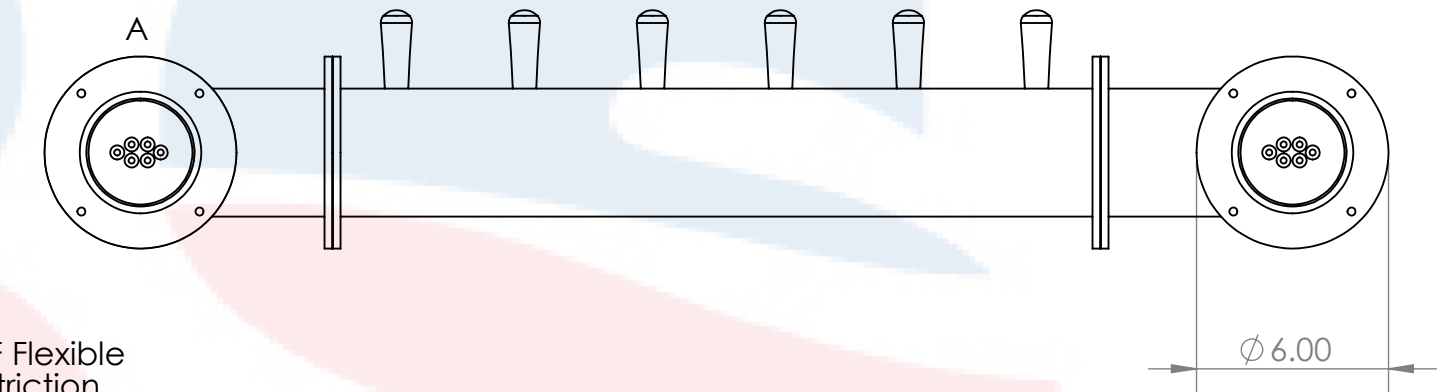

Isometric View
(For reference purpose only)

304SS tube connected to CBS NSF Flexible Total Barrier Tubing to 15lbs of Restriction

Name		Date		Title:	
Drawn by:	Canadian Beverage Supply Inc.	11/21/2022		6 Tap Lions Gate WM Tower	
Approved by:	VP Sales				
Material:	304 SS	Finish:	Brushed SS	Part Number:	Revision:
Unless otherwise mentioned, dimensions are inches				Part Number:	BB102640-06SS
				SCALE:	1:6
				SHEET 1 OF 1	