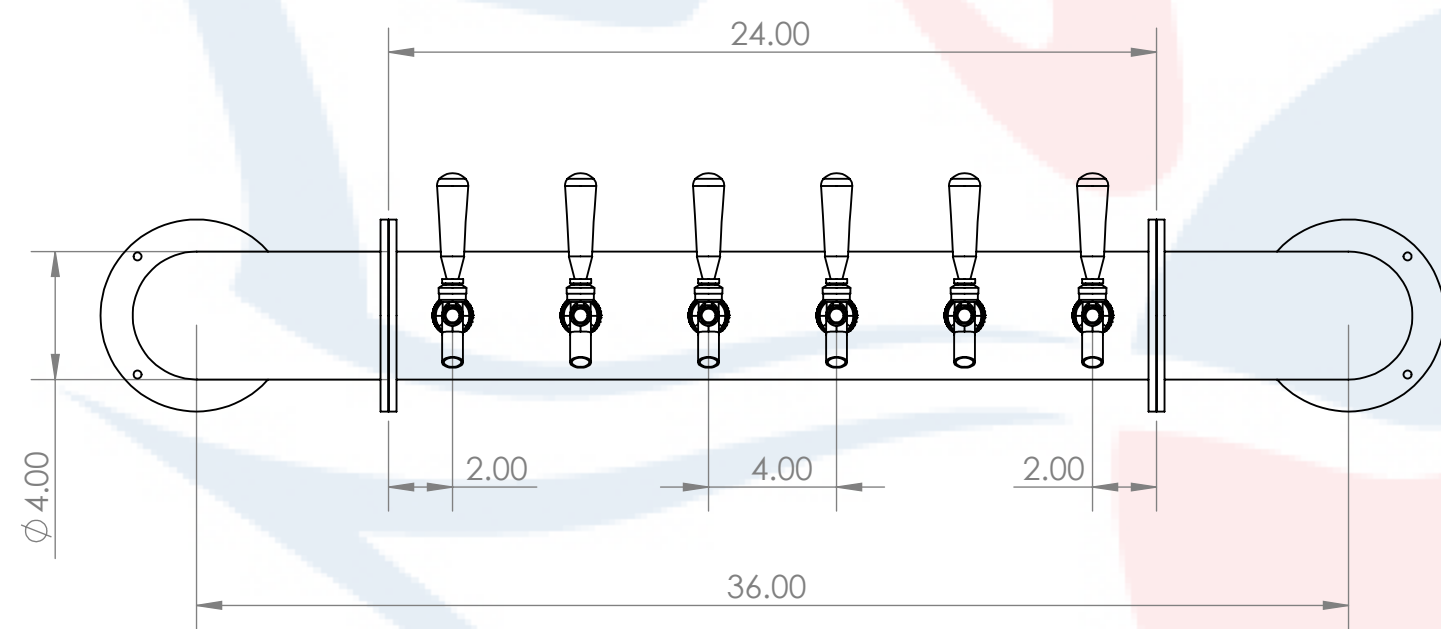

Isometric View
(For reference purpose only)

304SS tube connected to CBS NSF Flexible Total Barrier Tubing to 15lbs of Restriction

Name		Date		Title:	
Drawn by:	Canadian Beverage Supply Inc.	11/21/2022		6 Tap Lions Gate WM Tower	
Approved by:	VP Sales				
Material:	304 SS	Finish:	Brushed SS	Part Number:	Revision:
Unless otherwise mentioned, dimensions are inches				Part Number:	BB102640-06SS
				SCALE:	1:6
				SHEET 1 OF 1	